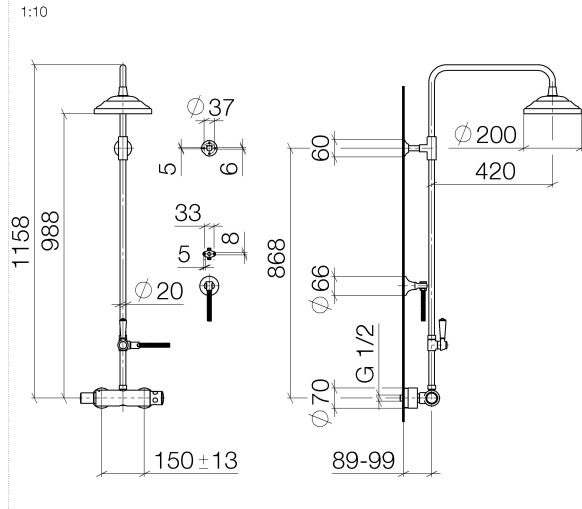

ST 050 304 4360

- shower with fixed riser projection 420mm
- rain shower Ø 200 mm
- rain shower with anti-scale system
- max. rainshower flow 14 l/min
- Function from: 8 l/min
- rotary diverter for fixed-riser shower/hand shower
- height of fittings up to rain shower (bottom edge) 985mm
- height of fittings up to top edge of elbow 1160mm
- two-part push-on rosette Ø 65 mm
- rosette for shower holder Ø 65mm
- rosette for wall mounting Ø 60mm
- gauge 150 mm - 13 mm
- metal shower hose 1250mm with integrated anti-twist protection
- 1/2" connection
- Pipe diameter 20 mm

Intrinsic protection against back flow.

NOTE: The handles must be ordered separately from the fittings!

MADISON Showerpipe with shower thermostat - Brushed Platinum

MADISON

ST 050 304 4360

ST 050 304 4360

Flow rate chart