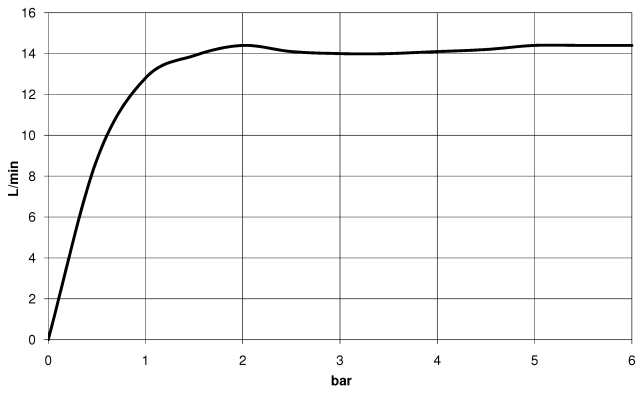

Intrinsic protection against back flow.

NOTE: The handles must be ordered separately from the fittings!

MADISON Showerpipe with shower thermostat - Brushed Platinum

MADISON

ST 050 304 4360

ST 050 304 4360

Flow rate chart