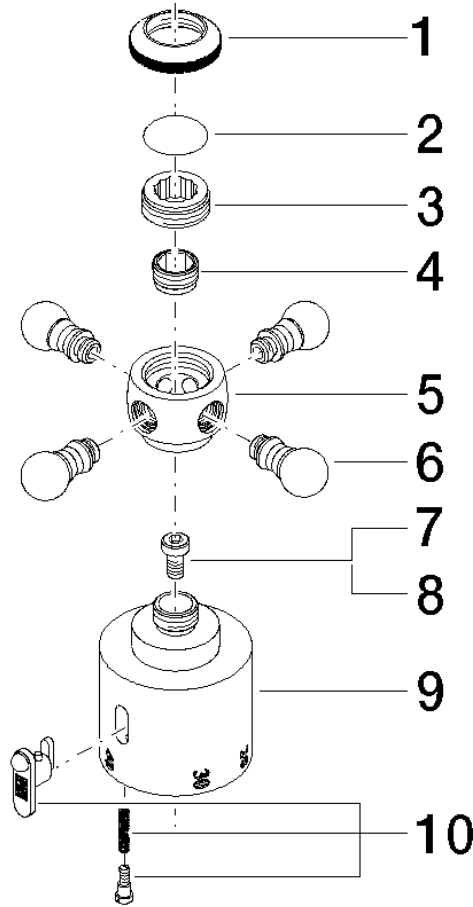

ST 050 304 4360

- shower with fixed riser projection 420mm
- rain shower Ø 200 mm
- rain shower with anti-scale system
- max. rainshower flow 14 l/min
- Function from: 8 l/min
- rotary diverter for fixed-riser shower/hand shower
- height of fittings up to rain shower (bottom edge) 985mm
- height of fittings up to top edge of elbow 1160mm
- two-part push-on rosette Ø 65 mm
- rosette for shower holder Ø 65mm
- rosette for wall mounting Ø 60mm
- gauge 150 mm - 13 mm
- metal shower hose 1250mm with integrated anti-twist protection
- 1/2" connection
- Pipe diameter 20 mm

Parts for other finishes can be found here: [Chrome](#)

Spare parts list

No.	Item Number	Name	Quantity used	Delivery time
1	09 20 36 005-06	handle	1	10
2	09 26 01 016 90	accessories	1	2
3	09 20 83 006 90	handle	1	2
4	09 24 03 119 90	nipple	1	2
6	09 20 36 004-06	handle	4	10
7	90 30 30 027 00 90	screw	1	2
8	09 30 33 004 90	screw	1	2
10	90 21 33 020 00 90	handle	1	2