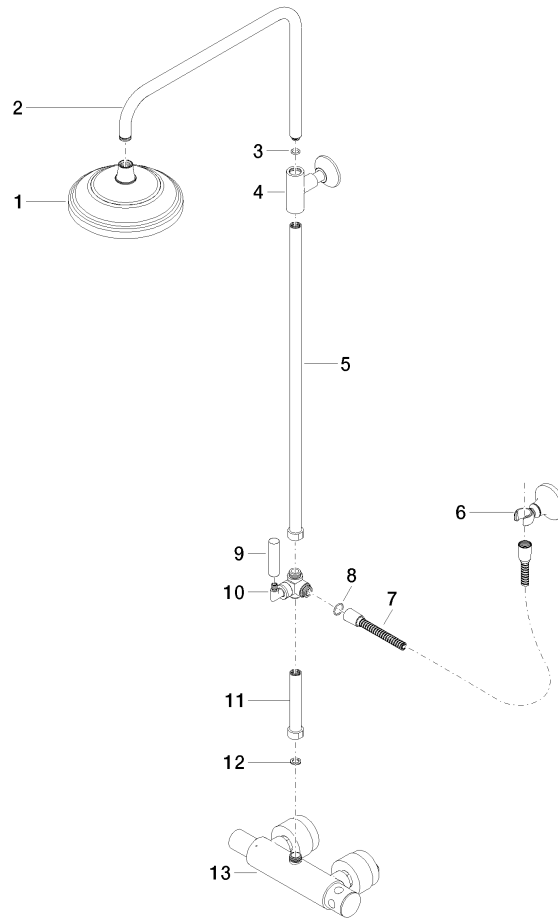

ST 050 304 4360

- shower with fixed riser projection 420mm
- rain shower Ø 200 mm
- rain shower with anti-scale system
- max. rainshower flow 14 l/min
- Function from: 8 l/min
- rotary diverter for fixed-riser shower/hand shower
- height of fittings up to rain shower (bottom edge) 985mm
- height of fittings up to top edge of elbow 1160mm
- two-part push-on rosette Ø 65 mm
- rosette for shower holder Ø 65mm
- rosette for wall mounting Ø 60mm
- gauge 150 mm - 13 mm
- metal shower hose 1250mm with integrated anti-twist protection
- 1/2" connection
- Pipe diameter 20 mm

Intrinsic protection against back flow.

NOTE: The handles must be ordered separately from the fittings!

MADISON Showerpipe with shower thermostat - Brushed Platinum

MADISON

ST 050 304 4360

ST 050 304 4360

Flow rate chart

Certificates

LGA_38665.

ST 050 304 4360

Parts for other finishes can be found here: [Chrome](#)

Spare parts list

No.	Item Number	Name	Quantity used	Delivery time
1	04 12 05 038 01-06	shower	1	60
2	04 28 22 101 20-06	spout	1	10
3	90 14 10 011 00 90	seal	1	2
4	90 17 11 037 01-06	holder	1	-
Spare part can no longer be ordered, please order the replacement item				
5	90 28 22 104 00-06	pipe	1	-
Spare part can no longer be ordered, please order the replacement item				
6	90 17 09 045 01-06	diverter	1	10
7	09 30 30 064-06	screw	1	10
8	09 18 20 011-06	base	1	10
9	09 28 22 013 90	pipe	1	2
10	11 170 370-06	MADISON Lever insert - Brushed Platinum	1	10
11	09 30 30 062-06	screw	1	10
12	09 14 10 122 90	seal	1	2
13	28 104 970-06	Metal shower hose 1/2" x 1/2" x 1250 mm - Brushed Platinum	1	2
14	28 050 410-06	holder	1	60
15	90 28 22 103 00-06	pipe	1	-
Spare part can no longer be ordered, please order the replacement item				
16	90 14 20 002 00 90	seal	1	2
17	04 17 01 044 01-06	fitting	1	10